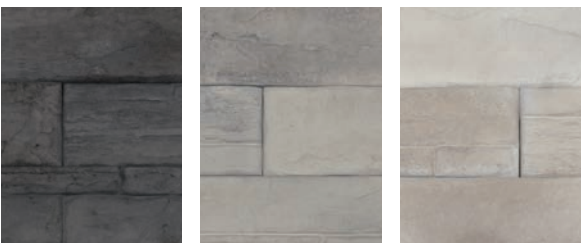

CHARCOAL   **MOORECREST**   **ALMOND**