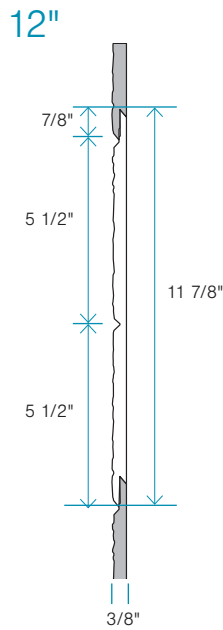

VStyle™

TEXTURED FINISH

REGULAR INSTALLATION SYSTEM

NOMINAL DIMENSION	INSTALLATION SYSTEM	SUBSTRATE	FINISH	ACTUAL DIMENSIONS	NOMINAL THICKNESS*	CONVERSION FACTOR FT ² TO PIECES	INSTALLATION
12" (30.48 cm)	Hidden fasteners	HDF	Textured	11 7/8" (30.16 cm)	3/8" (9.53 mm)	11 ft ²	Horizontally and vertically

General Specifications

SUBSTRATE

- High Density Wood Fiber (HDF);
- 960 kg/m³;
- Substrate available in a textured finish;
- Exclusively made of hardwood species.

PACKAGING

- 12' (3.66 m) lengths in bundles;
- Bundles of 4 boards;
- 44 sq. ft. covering per package;
- 30 bundles per pallet.

Installation Systems

NAILS

Use corrosion-resistant nails with a minimum 0.113" diameter shank and a 0.240" head.

Maintain a minimum 1-1/4" fastener penetration into the stud, strapping, sheathing, or combination thereof.