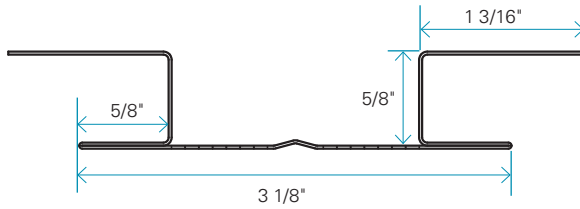

# Ventilated Strip for Soffit

FINISH	ACTUAL DIMENSIONS	LENGTH	INSTALLATION
Steel	5/8" x 4 1/4"	10'	Horizontally

## General Specifications

Ventilated strip for installing Maibec siding in soffit. The unique perforated pattern provides an opening of 9 sq. in. per linear foot, optimizing ventilation. Ideal for V-Joint and Modern profiles.

### PACKAGING

- Piece of 10 ft