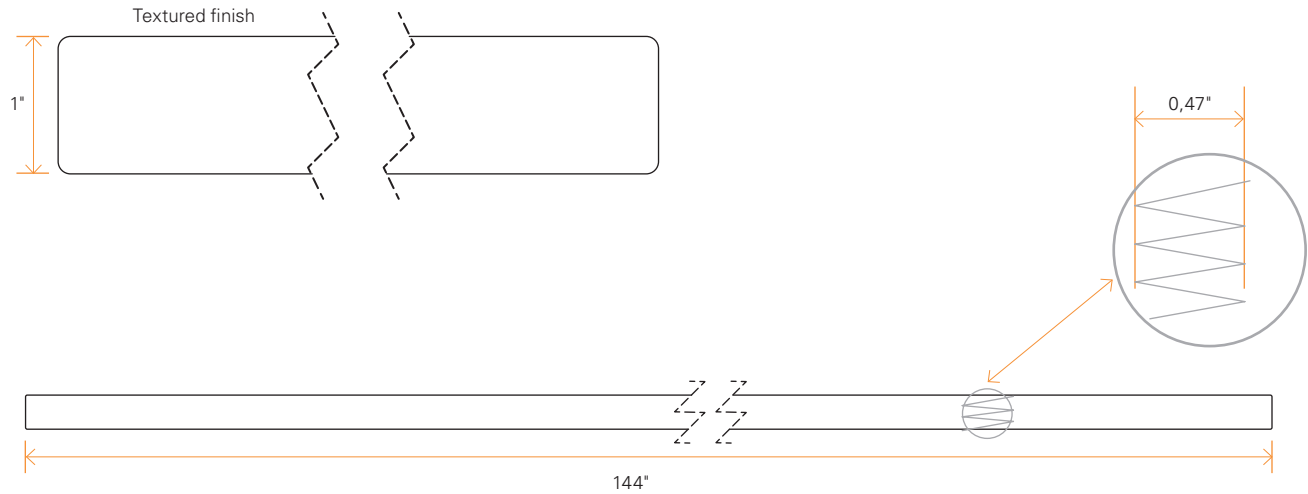

5/4" Exterior trims

NOMINAL DIMENSION	FINISH	ACTUAL DIMENSIONS	INSTALLATION
4"	Textured	1" x 3 1/2" (25.4 mm x 88.9 mm)	Horizontally and vertically
5"	Textured	1" x 4 1/2" (25.4 mm x 114.3 mm)	Horizontally and vertically
6"	Textured	1" x 5 1/2" (25.4mm x 139.7 mm)	Horizontally and vertically

General Specifications

SUBSTRAT

- Jointed laminated wood.

AVAILABLE LENGTHS

- Trims are available in fixed lengths of 12'.

PACKAGING

- Sold in bundles.

TOLÉRANCES